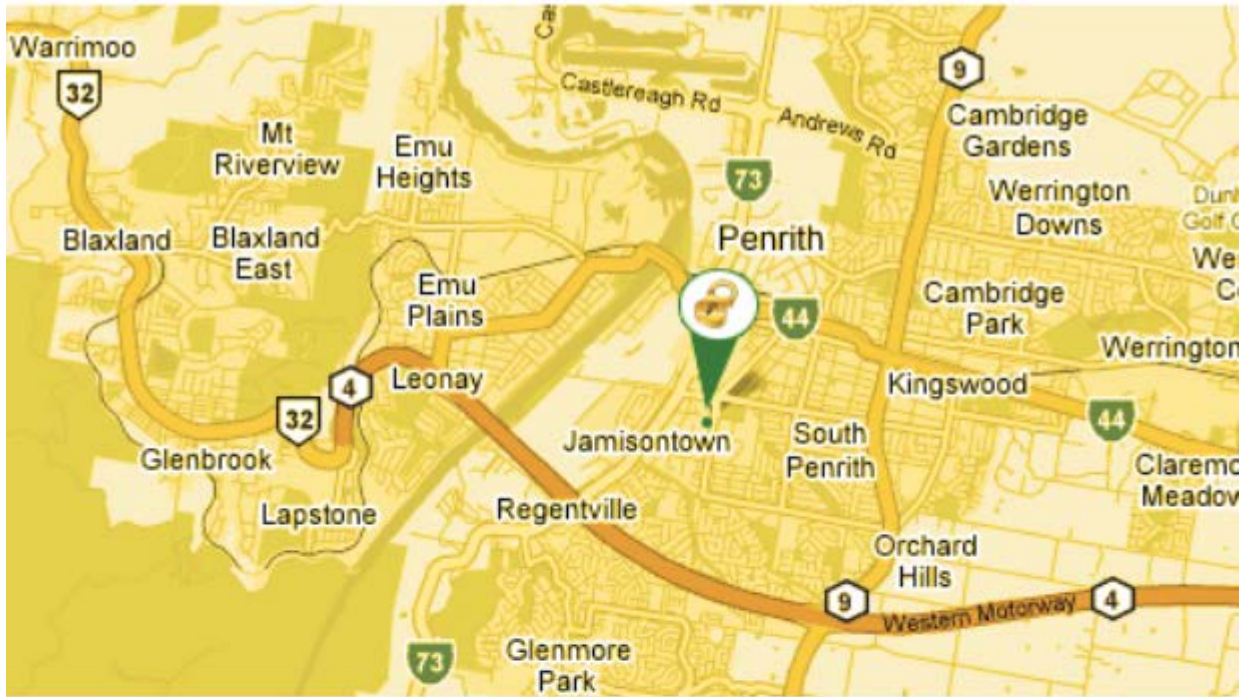

From the South

Drive along the Northern Road to Penrith and turn left into Jamison road. Drive through the York Road roundabout and then
Turn left into Dent Street then Left into Preston Street.

From The East

Drive along the M4 motorway and take the Northern Road exit and turn right. Drive along the Northern Road to Penrith and turn left into Jamison road.
Drive through the York Road roundabout and then turn left into Dent Street then left into Preston Street.

From The West

Drive along the M4 motorway and take the Mulgoa road exit and turn left. Turn right at the Batt Street traffic lights then turn left into Regentville Road.
Turn right into Preston Street.

Location from far

Location Close up